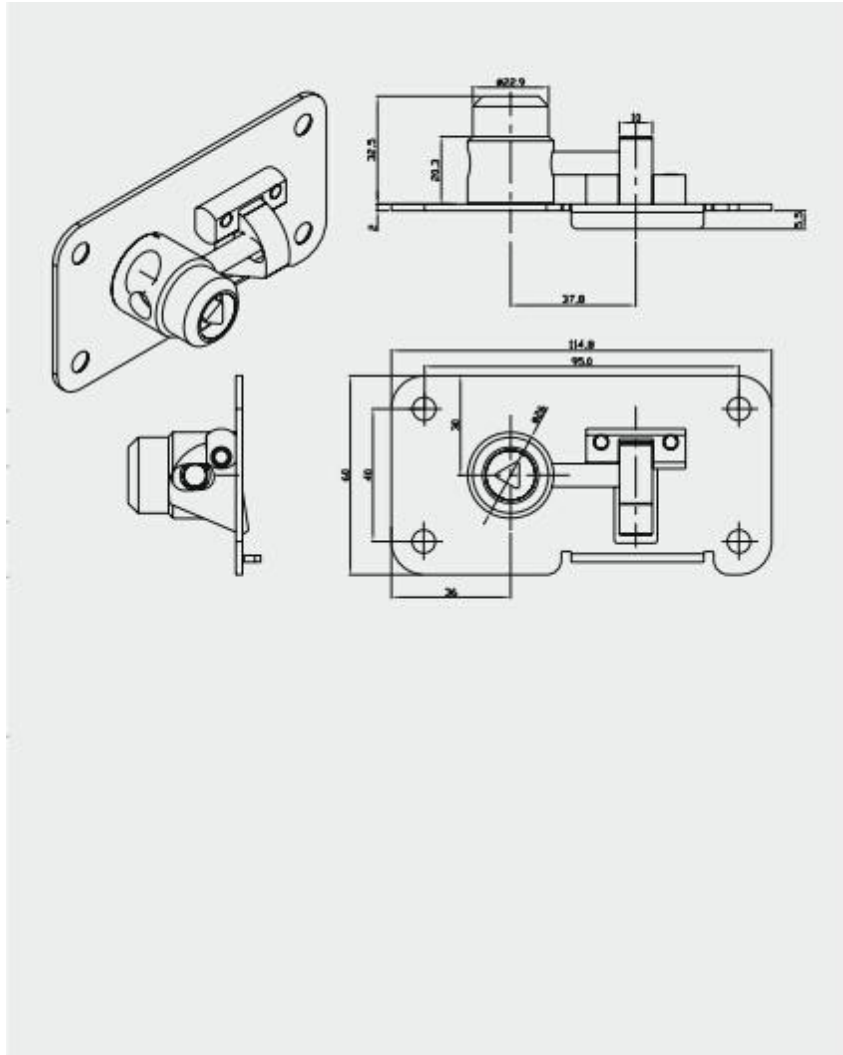

Strong Cabinet Lock MK908-5

Material	Stainless Steel
Finished	
Key Combination	Triangle key
Applications	Train, metro barrier door, trailer.
Speciality	<ol style="list-style-type: none"> 1. Anti-rust material, weather resistant lock. 2. Strong and durable outside. 3. Customized locks available.